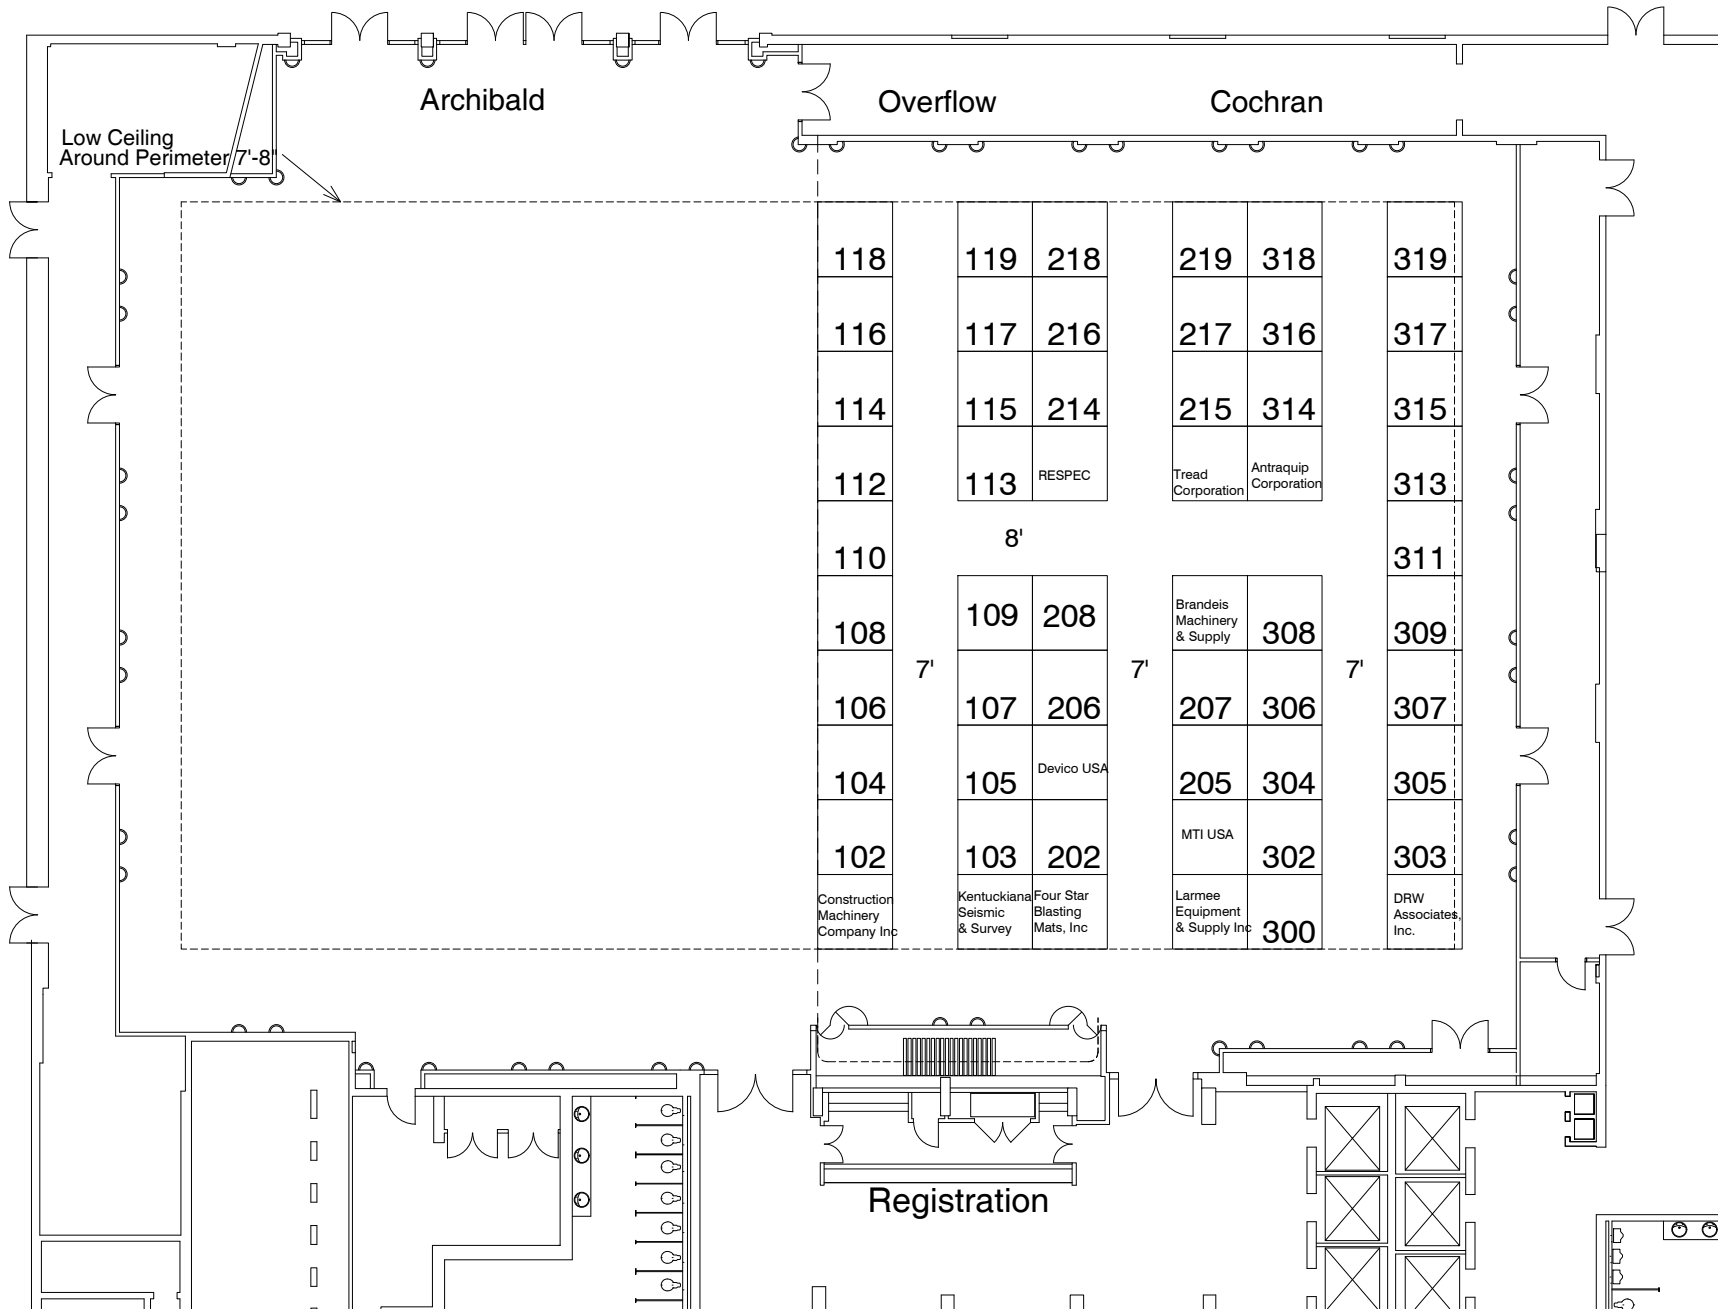

GALT HOUSE HOTEL

LOUISVILLE, KENTUCKY

Rivue Tower - 3rd Floor

Kentucky Blasting Conference

KY Blasting Conf

2020

Galt House Hotel

Louisville, KY

Ballrooms

Legend:

Inventory as of 02/18/2020

Dimension	Size	Qty	SqFt
8x8	64	56	3,584
Totals:		56	3,584

AE: Aaron Pignatiello

Show Number: 7454_20

Drawn By: M. Ottman

Revised: 2/18/2020 10:17 AM

File: 7454_04_20_ky_blasting_conf_r1.dwg

fern