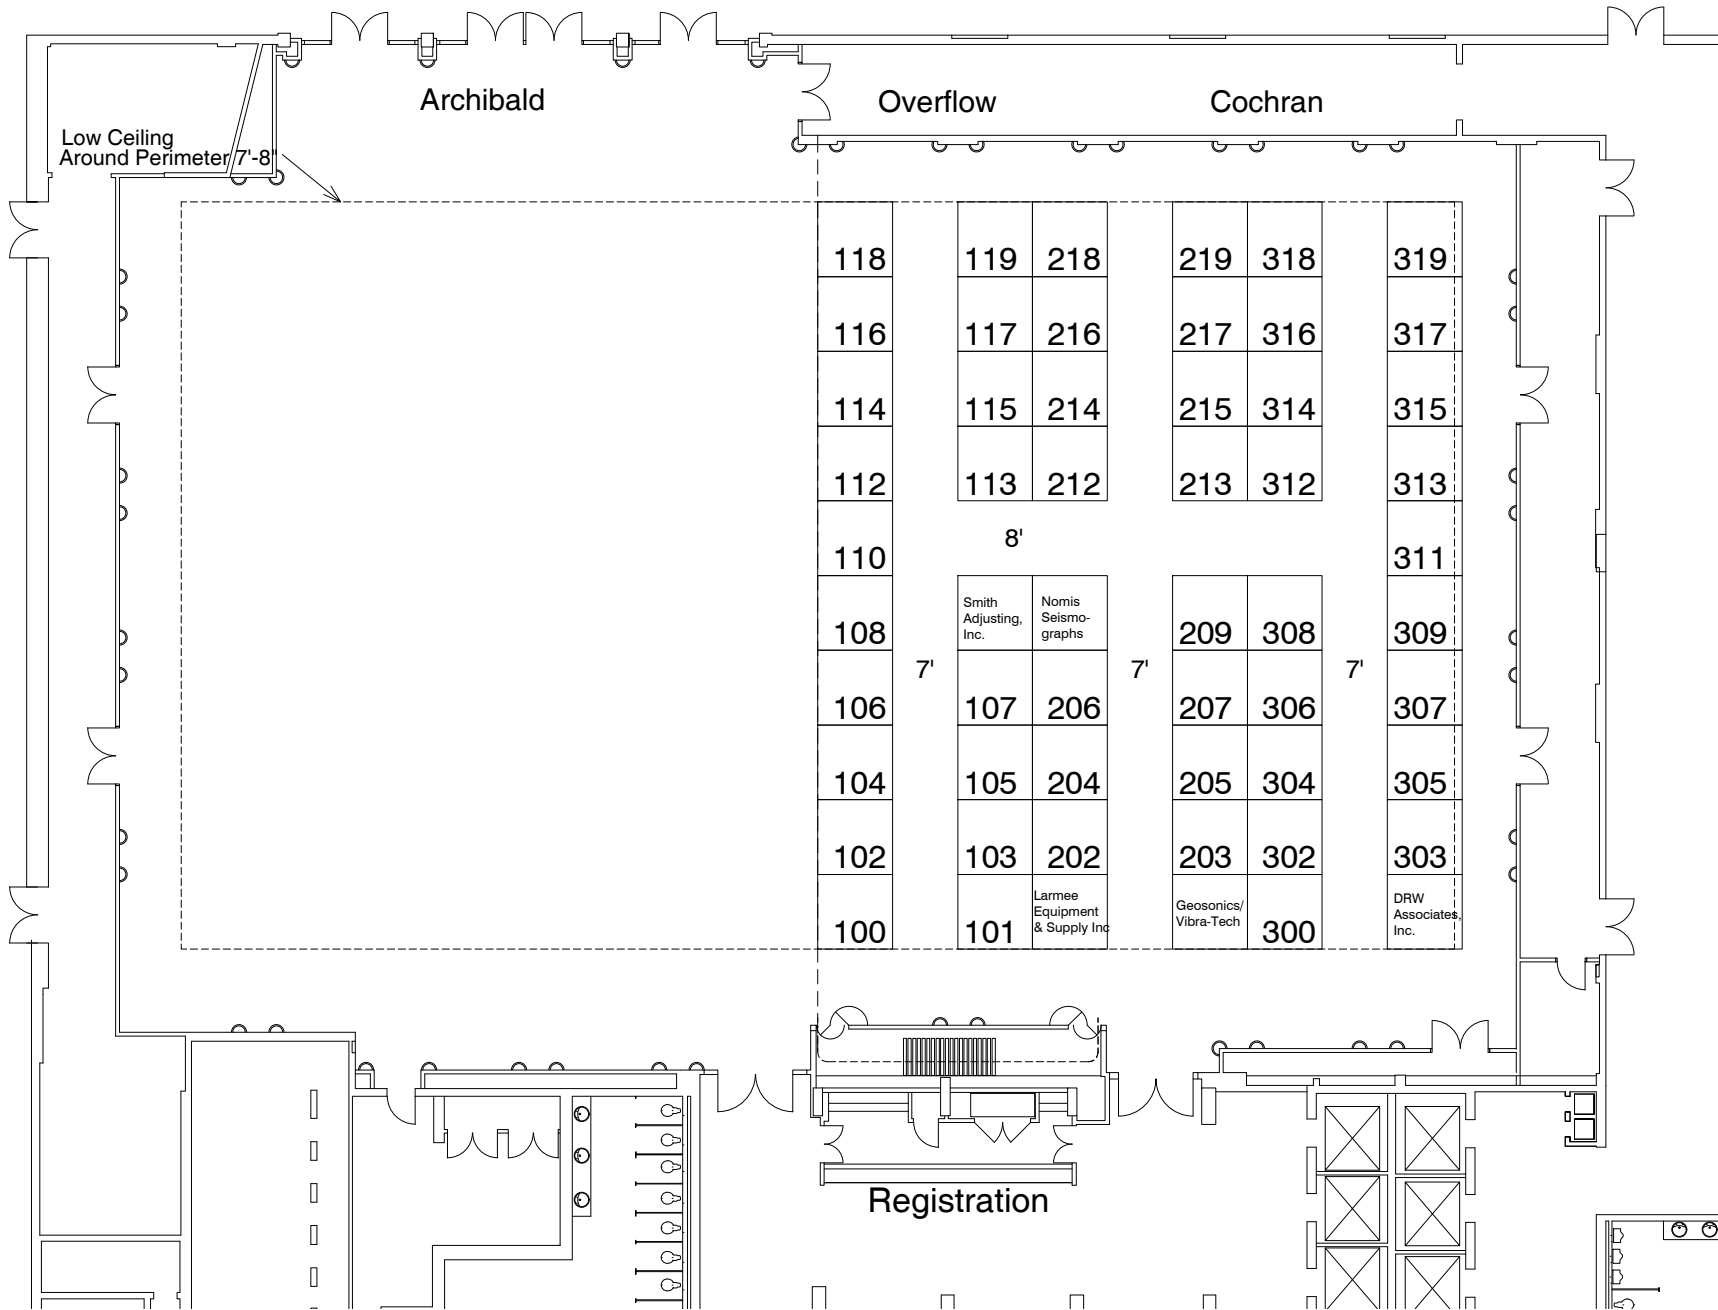

GALT HOUSE HOTEL

LOUISVILLE, KENTUCKY

Rivue Tower - 3rd Floor

Kentucky Blasting Conference

KY Blasting Conf

2020

Galt House Hotel

Louisville, KY

Ballrooms

Legend:

Inventory as of 02/18/2020

Dimension	Size	Qty	SqFt
8x8	64	56	3,584
Totals:		56	3,584

AE: Aaron Pignatiello

Show Number: 7454_20

Drawn By: M. Ottman

Revised: 2/18/2020 10:17 AM

File: 7454_04_20_ky_blasting_conf_r1.dwg

fern